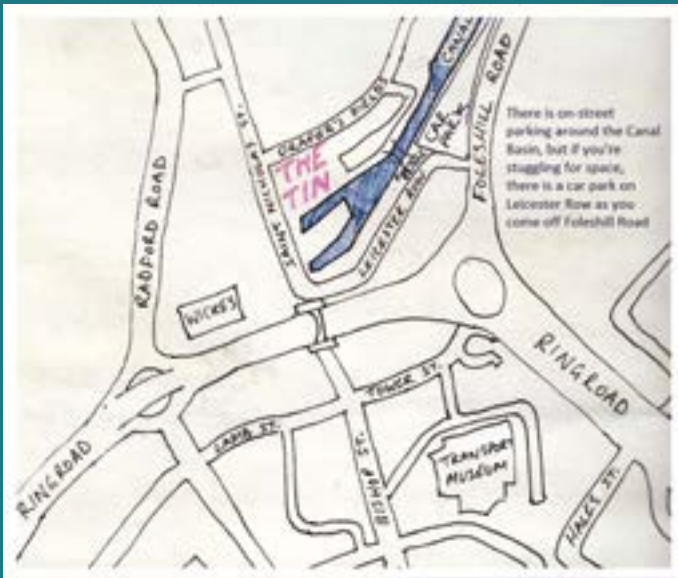

CONTACT

For more information, to book a viewing or to add us to your mailing list, please contact Sarah Morgan:

sarah@thetinmusicandarts.org.uk

or call the office on:

02476 230 699

@TheTinMusicandArts
5,200 likes

@thetin
3,200 followers

@TheTinMusicandArts
1,000 followers

We also put on shows in other venues/spaces around the city, such as:

The Box @ Fargo Village | The Empire | The Old Grammar School

Various Churches

Tech and capacity varies with each venue so please contact us for more details